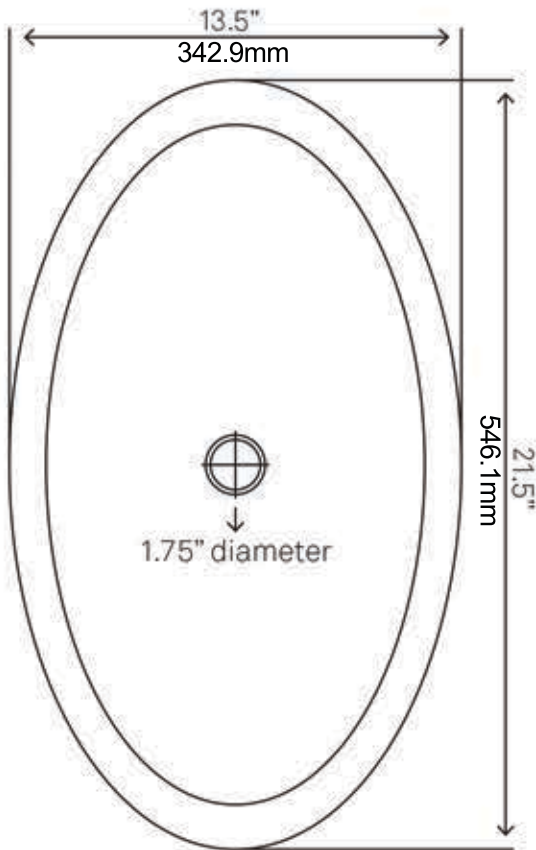

**NOVATTO**

**TIG-S132-8031 AZZURRO  
Glass Vessel Bath Sink, Oval Slipper**

Requested By: \_\_\_\_\_

Specific Features: \_\_\_\_\_

**STANDARD SPECIFICATIONS:**

- Oval slipper glass vessel sink
- Fluorescent blue foil painted bottom
- Made with high tempered glass
- Scratch resistant and non-porous
- Designed for above counter installation
- Standard U.S. plumbing connections
- Made with 1.75-inch drain opening